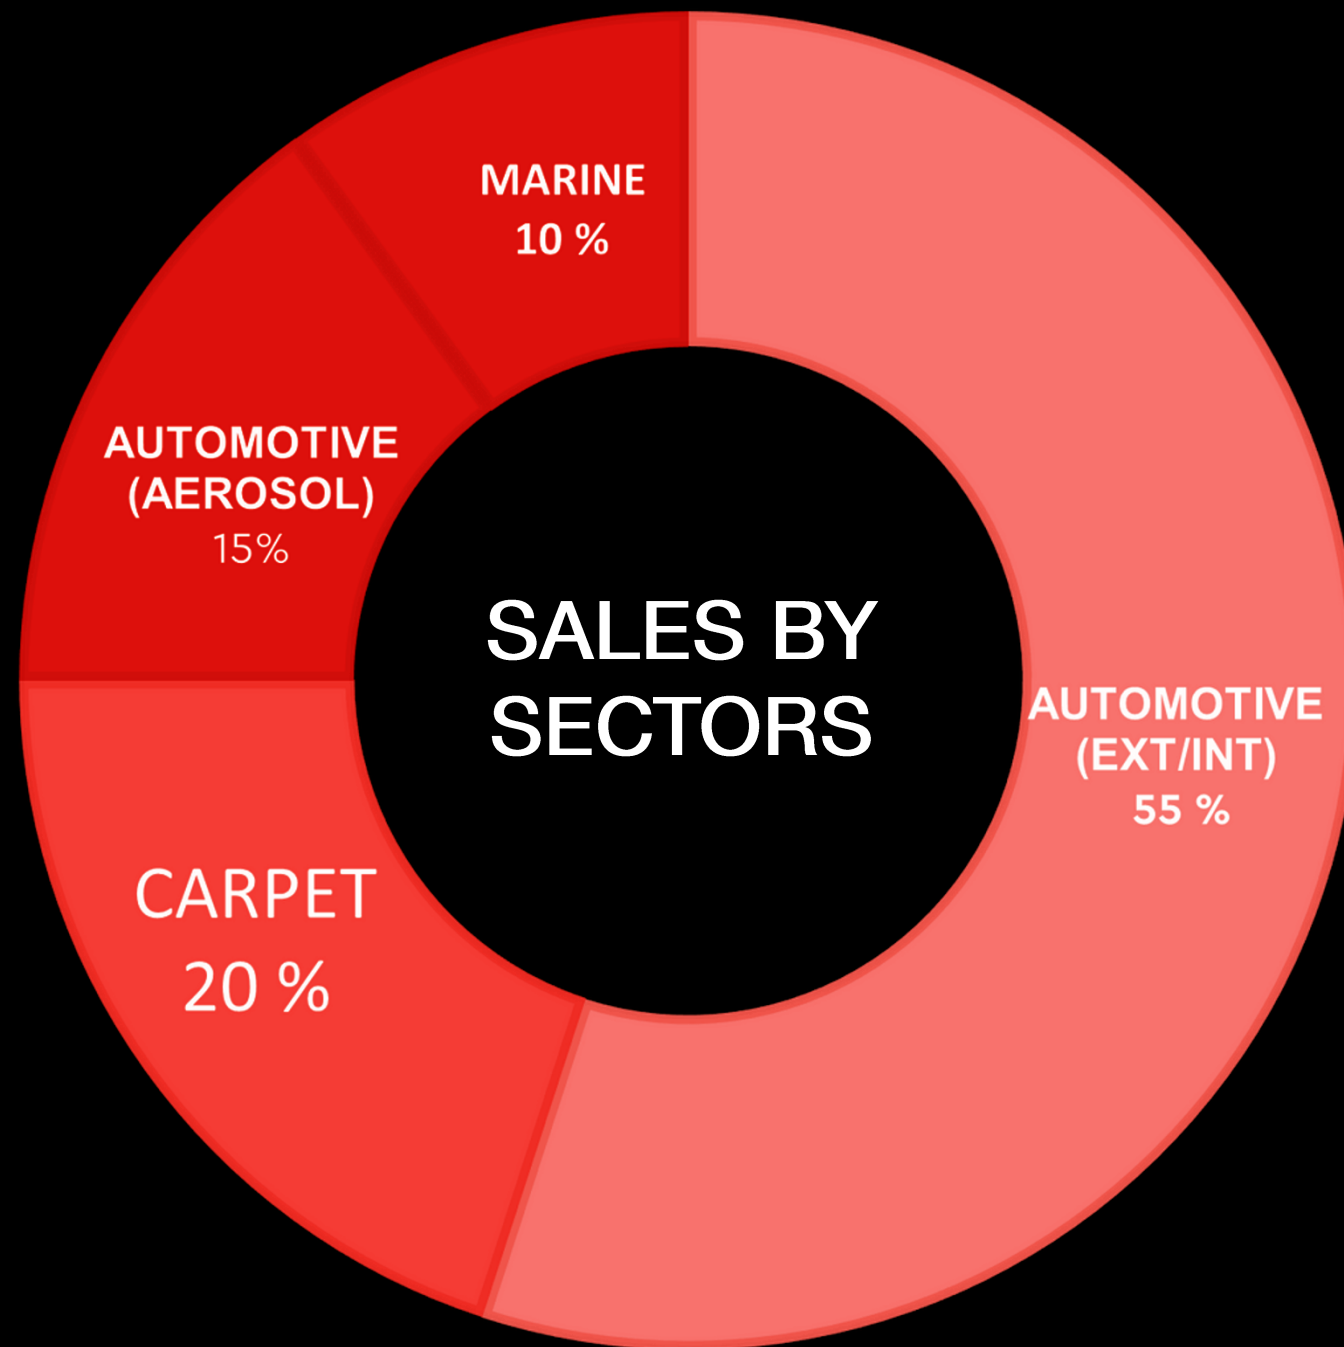

Total Sqm = 450

FACILITIES

DELIVERIES WORLDWIDE

DOMESTIC MARKET

SERVICE NETWORK TO 81 PROVINCES IN TURKEY

01

TITANIUM

EXTERIOR
BRUSHLESS CAR
FOAM