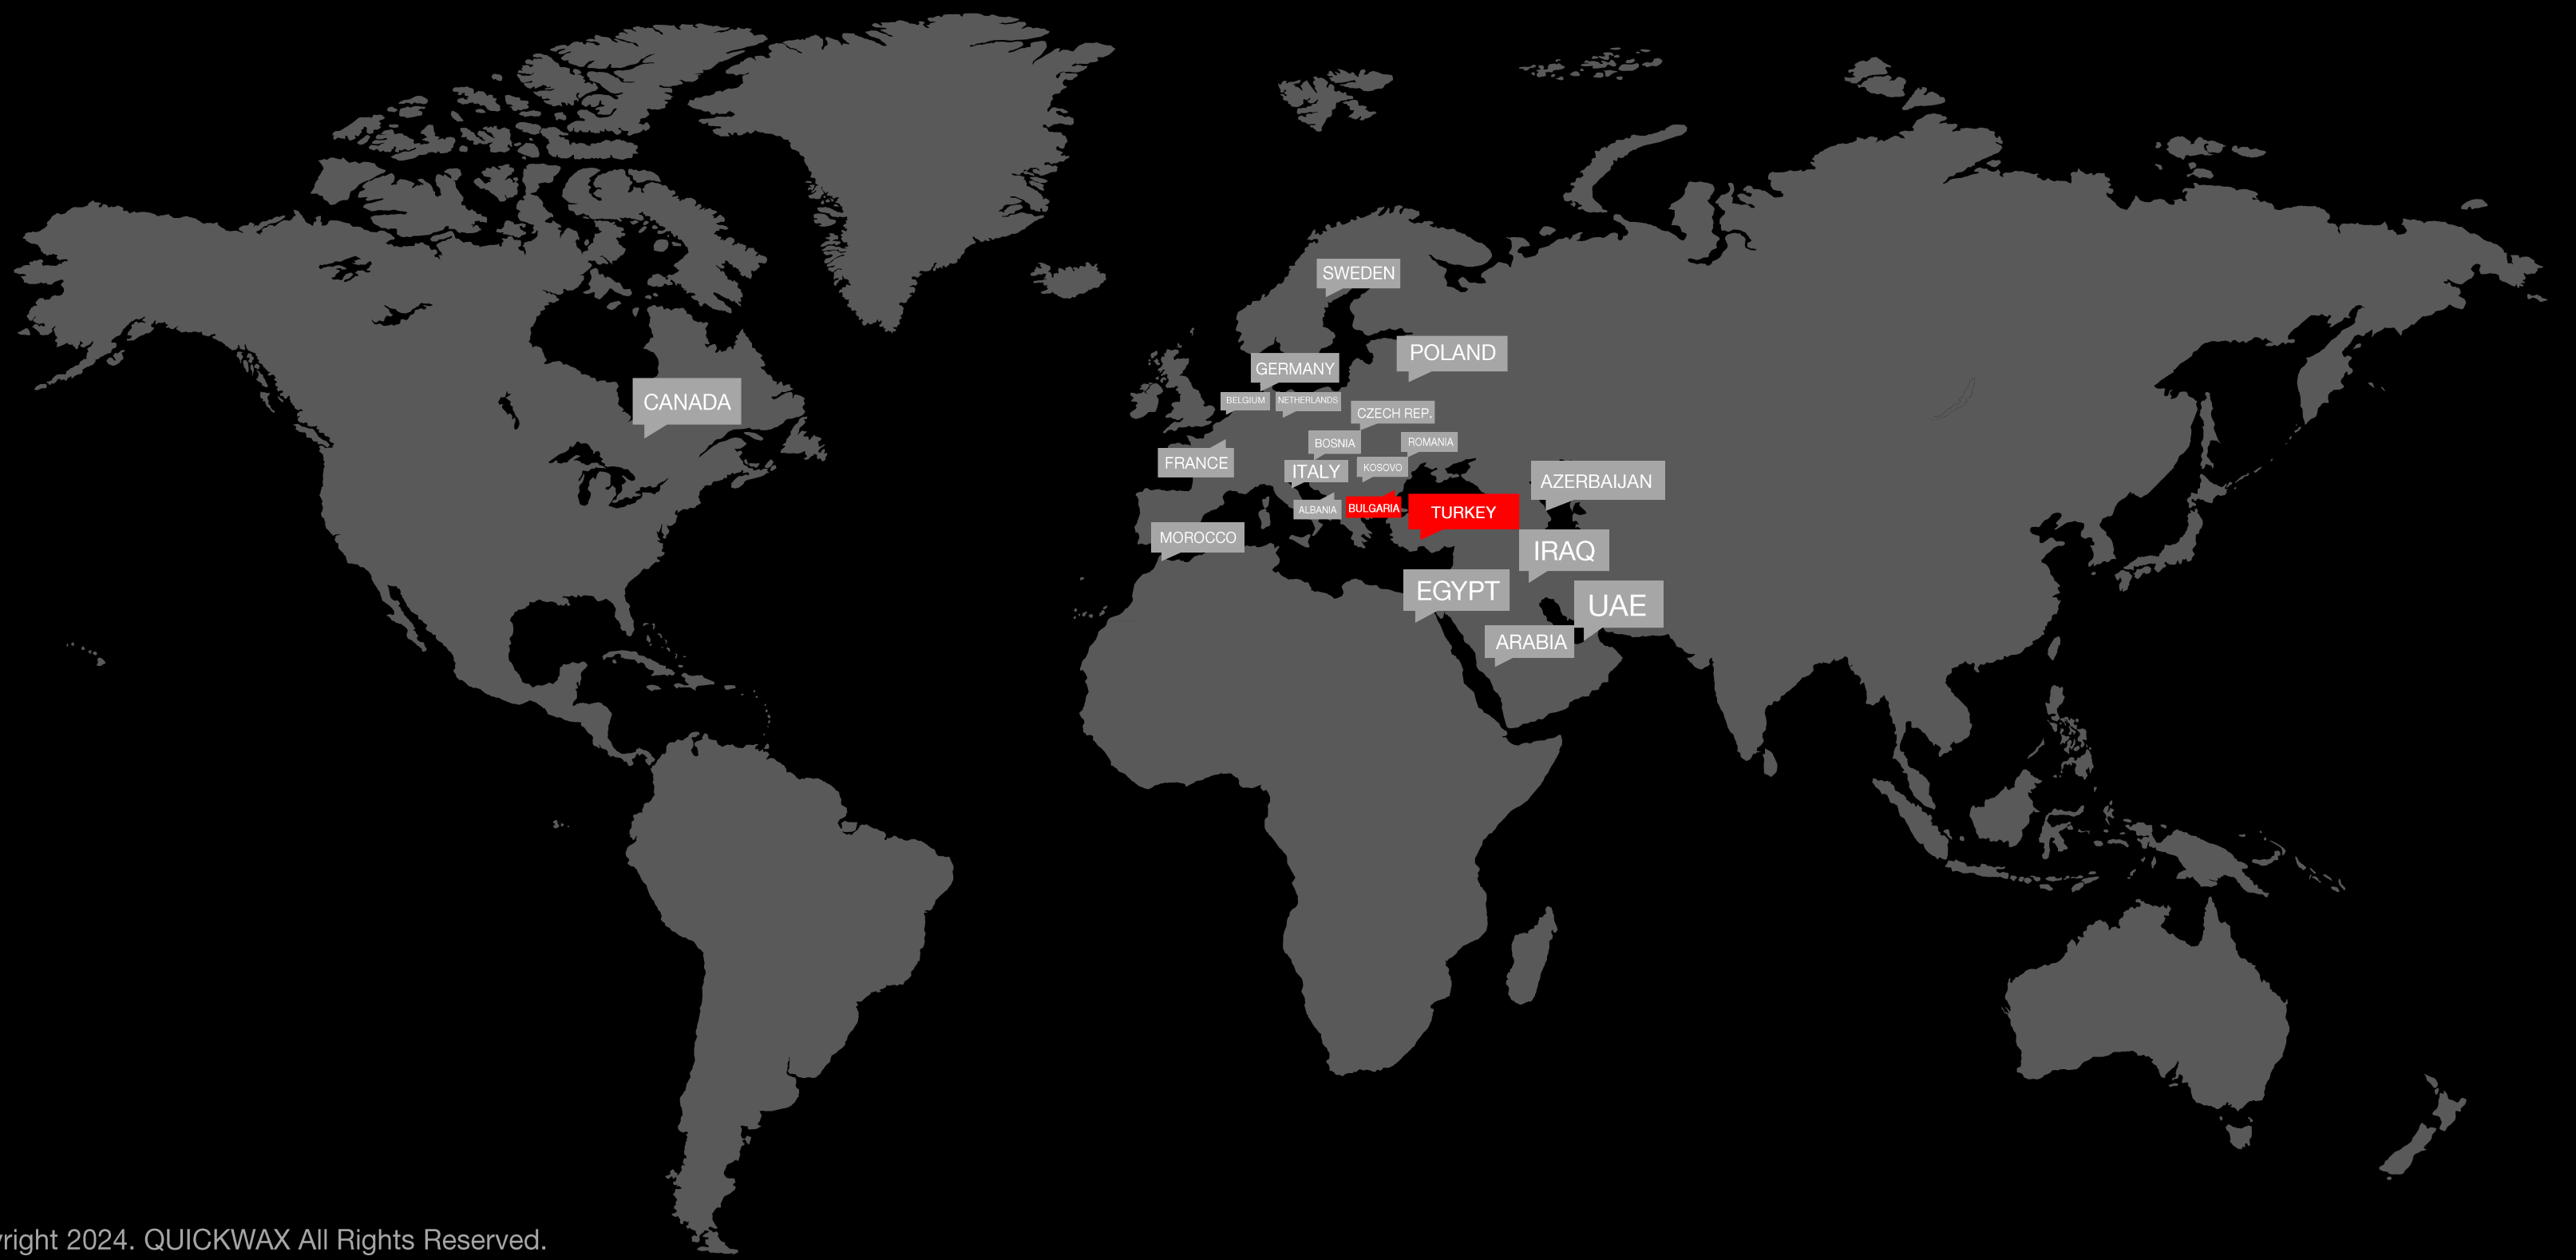

Total Sqm = 450

FACILITIES

DELIVERIES WORLDWIDE

DOMESTIC MARKET

SERVICE NETWORK TO 81 PROVINCES IN TURKEY

01

TITANIUM

EXTERIOR
BRUSHLESS CAR
FOAM